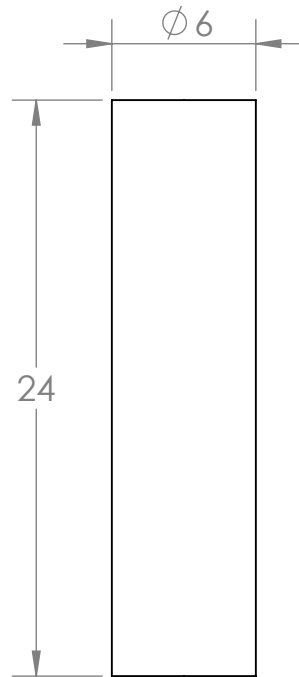

TOP

FRONT

ISO

Notes:

1. Due to the nature of Willtec foam, the material may grow or shrink 3-5% by volume. Squareness less than 3.0mm on diagonal.
2. Reference S&R for materials and finish.

Material: SEE NOTES

INCHES

DRAWN BY: ETM DATE: 10/9/2019

CHECKED: DATE:

CUSTOMER APPROVAL: DATE:

Unless Specified Tolerances are:
 X
 .X .1
 .XX .25
 .XXX .080

Third Angle Projection

REV	DATE	DESCRIPTION	INIT.

A	DATE	DESCRIPTION	ETM

Revision Record

2601 49th Ave. No * Minneapolis, MN 55430
 Phone 612.355.4200 * Fax 612.355.4299

File Name: RONDO 6X24

SIZE	QUOTE #	FGI NO.	REV
B			A