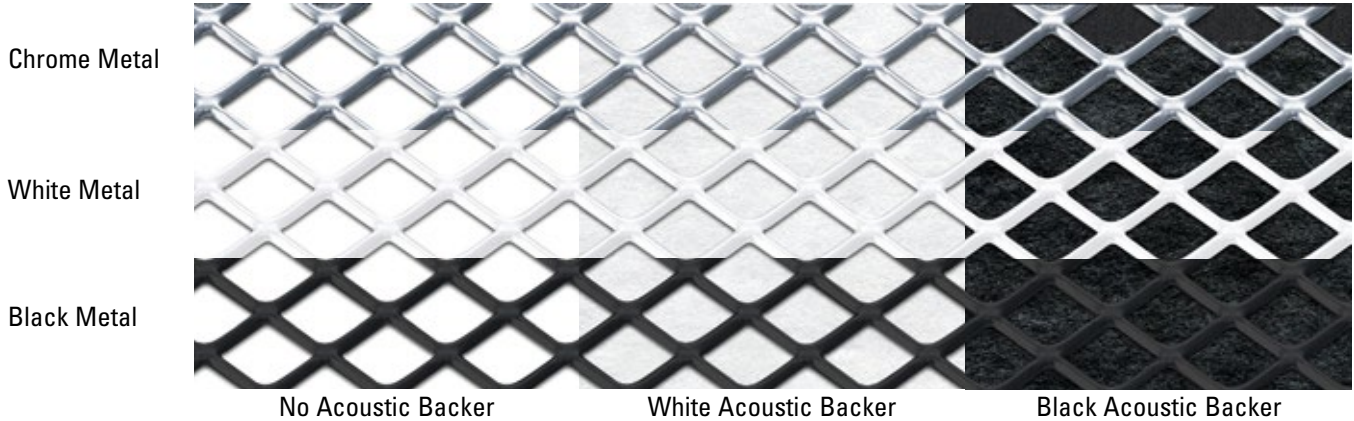

SQUARELINE® Metal Ceiling Tiles
Pattern Information

SQUARELINE® Standard

SQUARELINE Medium

SQUARELINE Ultra

All expanded metal mesh panels are produced having 70 percent open areas. Optional, WHITELINE acoustic backer panels have smooth white fleece on one panel face and black fleece on the other side. Custom water-based acoustic coatings and printing are available to complement or contrast with expanded metal mesh.

Colors do not necessarily reflect the actual color of the product. Contact us for product samples.