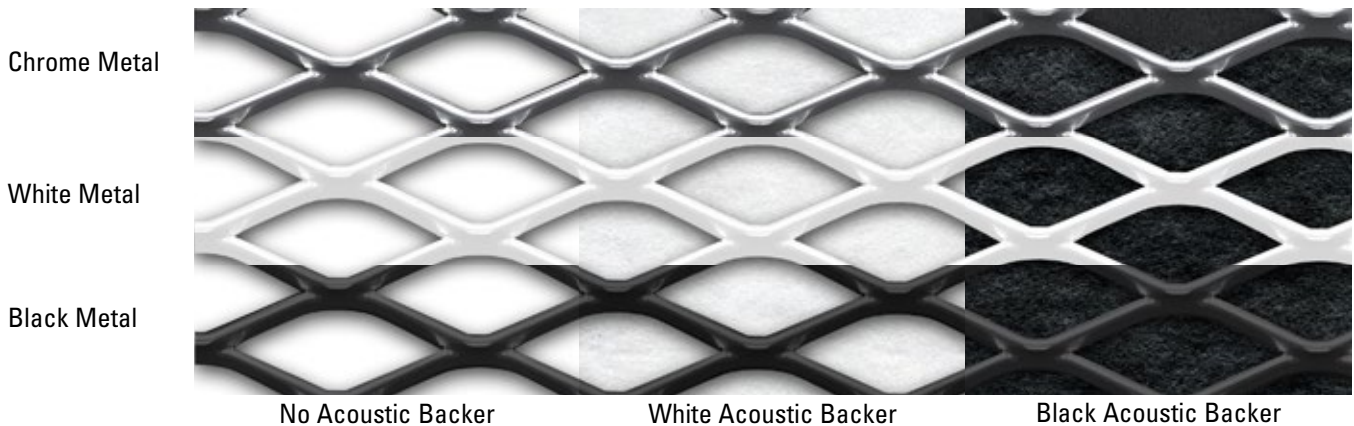

SQUARELINE® Metal Ceiling Tiles
Pattern Information

SQUARELINE® Standard

SQUARELINE Medium

SQUARELINE Ultra

All expanded metal mesh panels are produced having 70 percent open areas. Optional, WHITELINE acoustic backer panels have smooth white fleece on one panel face and black fleece on the other side. Custom water-based acoustic coatings and printing are available to complement or contrast with expanded metal mesh.

Colors do not necessarily reflect the actual color of the product. Contact us for product samples.