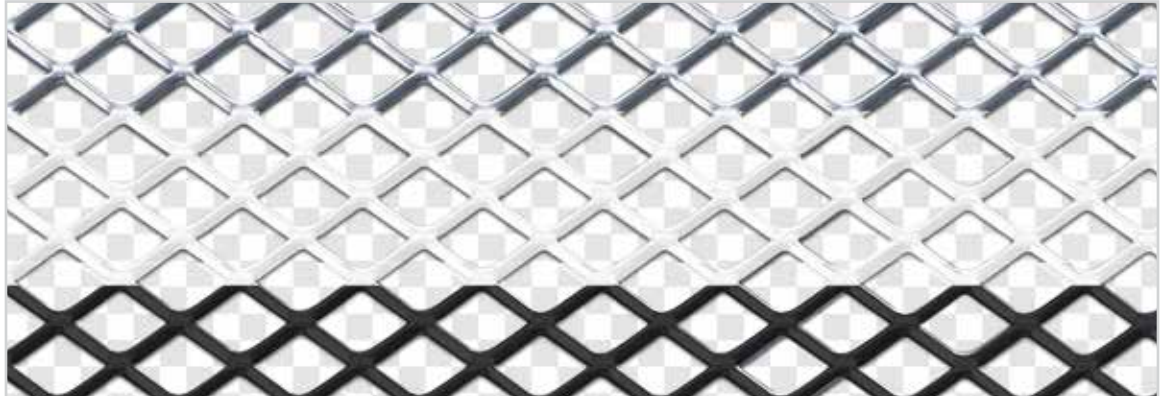

SQUARELINE® Metal Ceiling Tiles
Pattern Information

SQUARELINE® Standard

Chrome Metal

White Metal

Black Metal

SQUARELINE Medium

Chrome Metal

White Metal

Black Metal

SQUARELINE Ultra

Chrome Metal

White Metal

Black Metal

All expanded metal mesh panels are produced having 70 percent open areas. Optional, WHITELINE acoustic backer panels have smooth white fleece on one panel face and black fleece on the other side. Custom water-based acoustic coatings and printing are available to complement or contrast with expanded metal mesh.