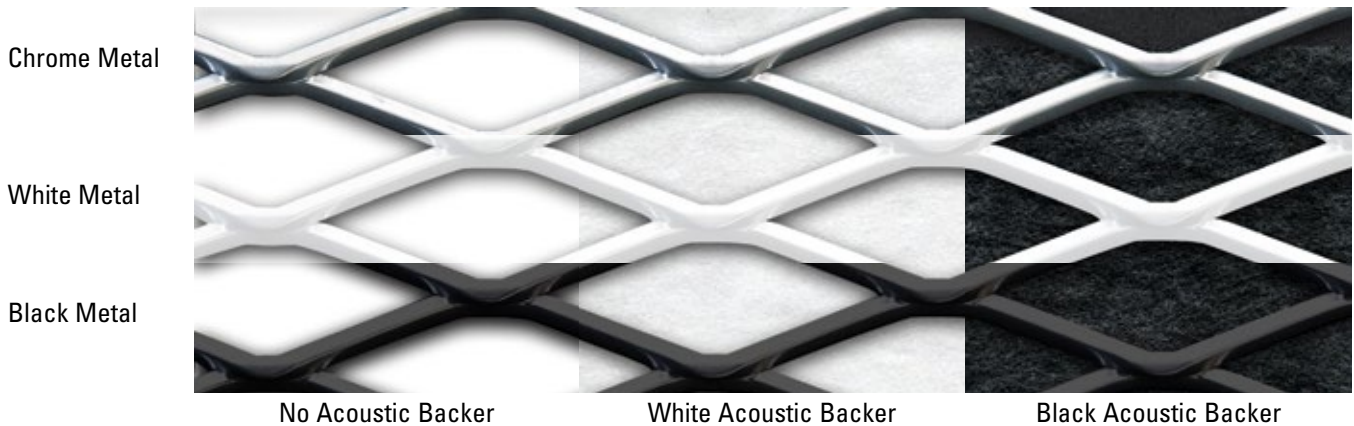

SQUARELINE® Metal Ceiling Tiles
Pattern Information

SQUARELINE® Standard

SQUARELINE Medium

SQUARELINE Ultra

All expanded metal mesh panels are produced having 70 percent open areas. Optional, WHITELINE acoustic backer panels have smooth white fleece on one panel face and black fleece on the other side. Custom water-based acoustic coatings and printing are available to complement or contrast with expanded metal mesh.

Colors do not necessarily reflect the actual color of the product. Contact us for product samples.