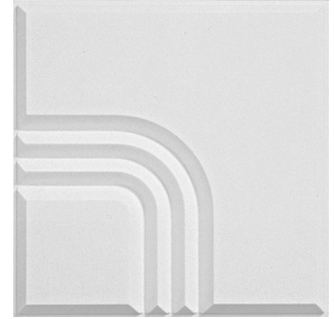

CONTOUR® Ceiling Tiles

Pattern Information

■ **Basix 1 & 2**

■ **Classic**

■ **TriLine**

■ **TriLine Corner**

■ **Matrix 2***

■ **Matrix 4***

■ **Matrix 6***

■ **Allusion**

■ **Horizon**

■ **Panorama**

■ **Spectrum**

■ **Crosspoint**

■ **Mosaic**

■ **Vision**

*Water-based/HPC coating in standard premium and custom colors.
Custom patterns and colors are available upon request.*

** Not available in adhesive-mount version.*