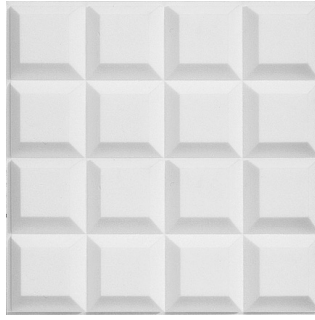

CONTOUR® Ceiling Tiles

Pattern Information

■ **Basix 1 & 2**

■ **Classic**

■ **TriLine**

■ **TriLine Corner**

■ **Matrix 2***

■ **Matrix 4***

■ **Matrix 6***

■ **Allusion**

■ **Horizon**

■ **Panorama**

■ **Spectrum**

■ **Crosspoint**

■ **Mosaic**

■ **Vision**

*Water-based/HPC coating in standard premium and custom colors.
Custom patterns and colors are available upon request.*

** Not available in adhesive-mount version.*