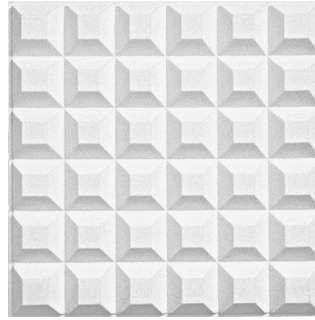

CONTOUR® Ceiling Tiles

Pattern Information

■ **Basix 1 & 2**

■ **Classic**

■ **TriLine**

■ **TriLine Corner**

■ **Matrix 2***

■ **Matrix 4***

■ **Matrix 6***

■ **Allusion**

■ **Horizon**

■ **Panorama**

■ **Spectrum**

■ **Crosspoint**

■ **Mosaic**

■ **Vision**

*Water-based/HPC coating in standard premium and custom colors.
Custom patterns and colors are available upon request.*

** Not available in adhesive-mount version.*