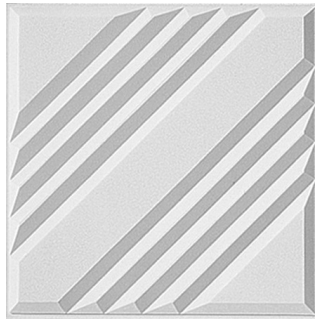

CONTOUR® Ceiling Tiles

Pattern Information

■ **Basix 1 & 2**

■ **Classic**

■ **TriLine**

■ **TriLine Corner**

■ **Matrix 2***

■ **Matrix 4***

■ **Matrix 6***

■ **Allusion**

■ **Horizon**

■ **Panorama**

■ **Spectrum**

■ **Crosspoint**

■ **Mosaic**

■ **Vision**

*Water-based/HPC coating in standard premium and custom colors.
Custom patterns and colors are available upon request.*

** Not available in adhesive-mount version.*